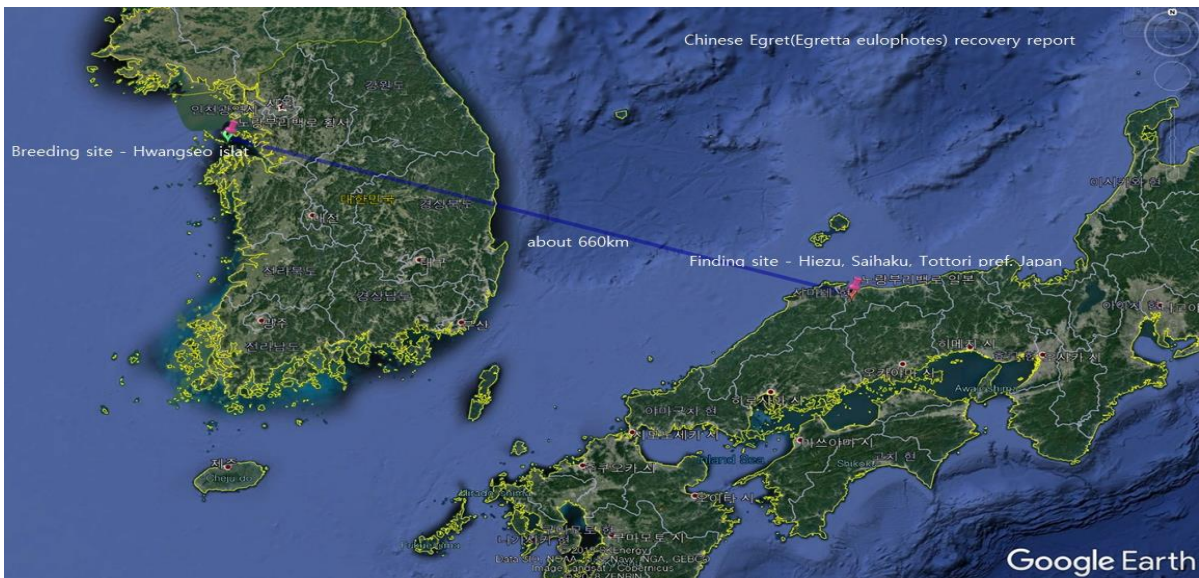

Ring number K006

SPECIES Egretta eulophotes
FINDING DATE 02.05.2019
FINDING PLACE
COORDINATES
REPORTER, REF. Toshihiko TOKUNAGA

Ring # Left tibia(Red color-K006), Right None
Banding date 6, June 2017(Juvenile banded)

Banding site Hwangseo islet
 Ongjin-Gun, Incheon, Rep. of Korea

GPS in breeding 37:12:36.6N, 126:21:47.5E
Bander Hwang, Bo-Yeon

6, June 2017(Banding date) Hwangseo islat

1, July 2017 Hwangseo islat

Breeding – finding site distance : about 660km

Hwangseo islat landscape

Breeding adult of Chinese egret in Hwangseo islat